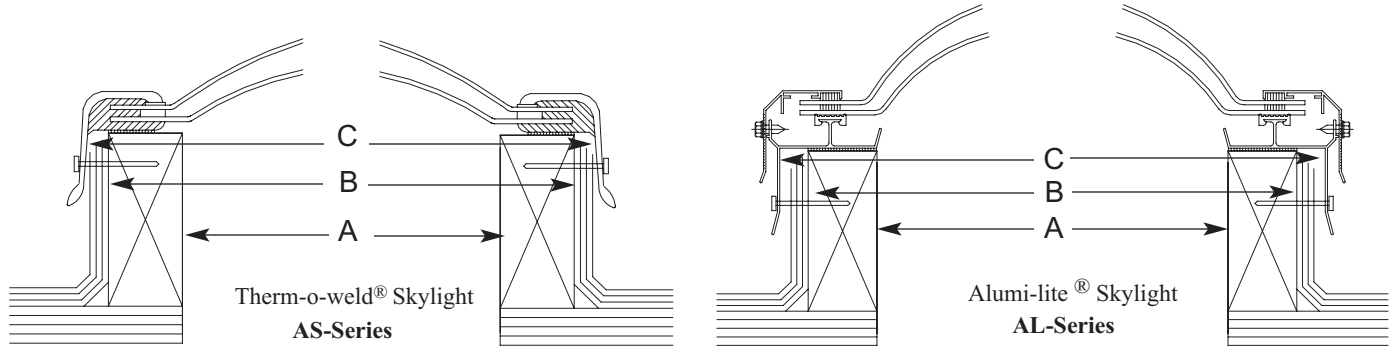

# Bristolite® Skylights

401 E. Goetz Ave., P.O. Box 2515  
 Santa Ana, CA 92707  
 714.540.8950 • 800/854.8618 • Fax 714.540.5415

**A = Inside Curb Opening**  
**B = Outside Curb**  
**C = Inside Skylight Frame**

Standard Sizes

Wood Curb Mounting

Framing Dimensions\*

**Square**

Model Size	A Curb Opening	B Outside Curb	C Inside Skylight Frame
1414	14¼" x 14¼"	17¼" x 17¼"	18½" x 18½"
1919	19" x 19"	22" x 22"	23¼" x 23¼"
2222	22¼" x 22¼"	25¼" x 25¼"	26½" x 26½"
3030	30¼" x 30¼"	33¼" x 33¼"	34½" x 34½"
3737	37" x 37"	40" x 40"	41¼" x 41¼"
4242	42" x 42"	45" x 45"	46¼" x 46¼"
4646	46¼" x 46¼"	49¼" x 49¼"	50½" x 50½"
4848	48" x 48"	51" x 51"	52¼" x 52¼"
5555	55" x 55"	58" x 58"	59¼" x 59¼"
7070	70¼" x 70¼"	73¼" x 73¼"	74½" x 74½"
7575	75" x 75"	78" x 78"	79¼" x 79¼"
8484	84" x 84"	87" x 87"	88¼" x 88¼"
9292	92½" x 92½"	95½" x 95½"	96¾" x 96¾"