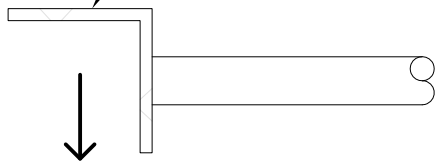

TAMPER RESISTANT CURB FASTENER (BY OTHERS)

GLADIATOR SECURITY GRILL (SG)

ROOF CURB (BY OTHERS)

ROOFING (BY OTHERS)

ROOF DECK

POSITION GLADIATOR SECURITY GRILL OVER ROOF CURB

1

BRISTOLITE SKYLIGHT

INSTALL GLADIATOR SECURITY GRILL AND POSITION SKYLIGHT

2

CURB FASTENER (BY OTHERS)

FASTEN SKYLIGHT TO CURB

3

NAME: Gladiator SG Instructions-Over Curb (SCALE: 1"=2")

Bristolite® Daylighting Systems

401 East Goetz Avenue, Santa Ana, CA. 92707
TEL 714.540.8950 / FAX 714.540.5415

GLADIATOR SECURITY GRILL KIT:

- TWO (2) 1/8" THICK STEEL ANGLES w/PRE-DRILLED HOLES
- 1/2" ROUND STEEL BARS
- PRIMER PAINTED WHITE
- FOUR (4) PATTERN OPTIONS

CAUTION:

IMPORTANT TO FASTEN GRILL TO STRUCTURE TO INSURE PROPER ANCHORAGE/MAXIMIZE STRENGTH