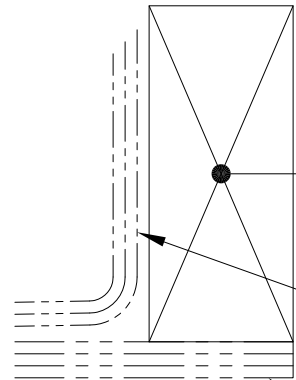

TAMPER RESISTANT CURB FASTENER (BY OTHERS)

GLADIATOR SECURITY GRILL (SG)

ROOF CURB (BY OTHERS)

ROOFING (BY OTHERS)

ROOF DECK

POSITION GLADIATOR SECURITY GRILL OVER ROOF CURB

1

BRISTOLITE SKYLIGHT

INSTALL GLADIATOR SECURITY GRILL AND POSITION SKYLIGHT

2

CURB FASTENER (BY OTHERS)

FASTEN SKYLIGHT TO CURB

3

NAME: Gladiator SG Instructions-Over Curb (SCALE: 1"=2")

Bristolite® Daylighting Systems

401 East Goetz Avenue, Santa Ana, CA. 92707
TEL 714.540.8950 / FAX 714.540.5415

GLADIATOR SECURITY GRILL KIT:

- TWO (2) 1/8" THICK STEEL ANGLES w/PRE-DRILLED HOLES
- 1/2" ROUND STEEL BARS
- PRIMER PAINTED WHITE
- FOUR (4) PATTERN OPTIONS

CAUTION:

IMPORTANT TO FASTEN GRILL TO STRUCTURE TO INSURE PROPER ANCHORAGE/MAXIMIZE STRENGTH