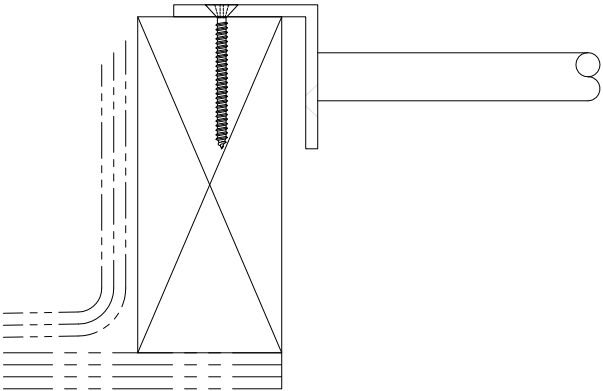

TAMPER RESISTANT CURB FASTENER (BY OTHERS)

GLADIATOR SECURITY GRILL (SG)

ROOF CURB (BY OTHERS)

ROOFING (BY OTHERS)

ROOF DECK

POSITION GLADIATOR SECURITY GRILL OVER ROOF CURB

1

BRISTOLITE SKYLIGHT

INSTALL GLADIATOR SECURITY GRILL AND POSITION SKYLIGHT

2

CURB FASTENER (BY OTHERS)

FASTEN SKYLIGHT TO CURB

3

NAME: Gladiator SG Instructions-Over Curb (SCALE: 1"=2")

Bristolite® Daylighting Systems

401 East Goetz Avenue, Santa Ana, CA. 92707
TEL 714.540.8950 / FAX 714.540.5415

GLADIATOR SECURITY GRILL KIT:

- TWO (2) 1/8" THICK STEEL ANGLES w/PRE-DRILLED HOLES
- 1/2" ROUND STEEL BARS
- PRIMER PAINTED WHITE
- FOUR (4) PATTERN OPTIONS

CAUTION:

IMPORTANT TO FASTEN GRILL TO STRUCTURE TO INSURE PROPER ANCHORAGE/MAXIMIZE STRENGTH