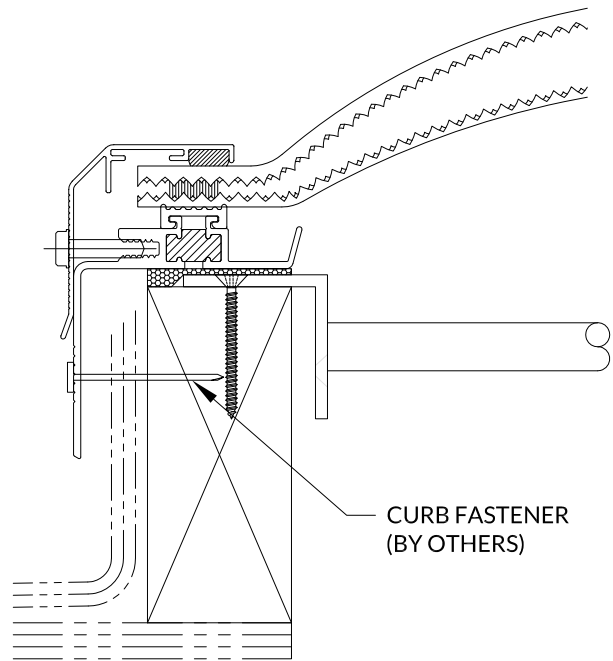

TAMPER RESISTANT CURB FASTENER (BY OTHERS)

GLADIATOR SECURITY GRILL (SG)

ROOF CURB (BY OTHERS)

ROOFING (BY OTHERS)

ROOF DECK

POSITION GLADIATOR SECURITY GRILL OVER ROOF CURB

1

BRISTOLITE SKYLIGHT

INSTALL GLADIATOR SECURITY GRILL AND POSITION SKYLIGHT

2

CURB FASTENER (BY OTHERS)

FASTEN SKYLIGHT TO CURB

3

NAME: Gladiator SG Instructions-Over Curb (SCALE: 1"=2")

Bristolite® Daylighting Systems

401 East Goetz Avenue, Santa Ana, CA. 92707
TEL 714.540.8950 / FAX 714.540.5415

GLADIATOR SECURITY GRILL KIT:

- TWO (2) 1/8" THICK STEEL ANGLES w/PRE-DRILLED HOLES
- 1/2" ROUND STEEL BARS
- PRIMER PAINTED WHITE
- FOUR (4) PATTERN OPTIONS

CAUTION:

IMPORTANT TO FASTEN GRILL TO STRUCTURE TO INSURE PROPER ANCHORAGE/MAXIMIZE STRENGTH