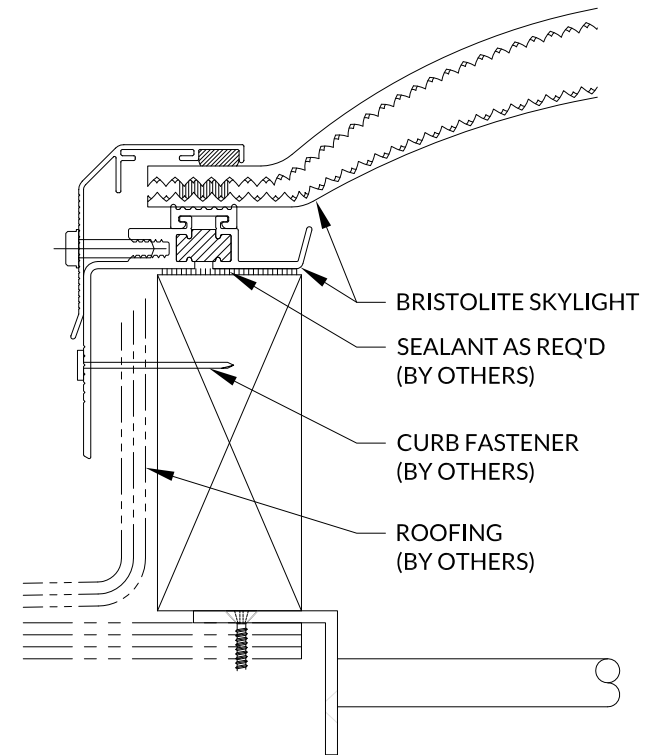

POSITION GLADIATOR SECURITY GRILL OVER ROOF OPENING

1

INSTALL GLADIATOR SECURITY GRILL AND POSITION ROOF CURB

2

POSITION AND FASTEN SKYLIGHT TO CURB.

3

NAME: Gladiator SG Instructions-Under Curb
(SCALE: 1"=2")

Bristolite® Daylighting Systems

401 East Goetz Avenue, Santa Ana, CA. 92707
TEL 714.540.8950 / FAX 714.540.5415

GLADIATOR SECURITY GRILL KIT:

- TWO (2) 1/8" THICK STEEL ANGLES w/PRE-DRILLED HOLES
- 1/2" ROUND STEEL BARS
- PRIMER PAINTED WHITE
- FOUR (4) PATTERN OPTIONS

CAUTION:

IMPORTANT TO FASTEN GRILL TO STRUCTURE TO INSURE PROPER ANCHORAGE/MAXIMIZE STRENGTH