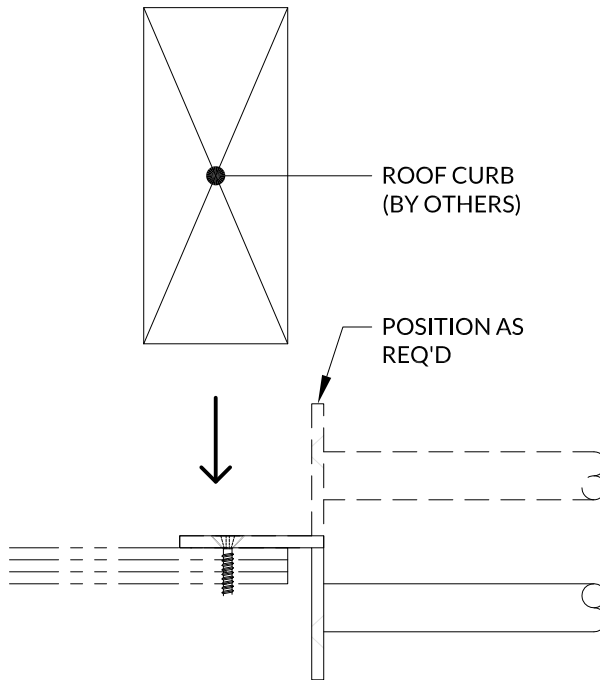

POSITION GLADIATOR SECURITY GRILL OVER ROOF OPENING

1

INSTALL GLADIATOR SECURITY GRILL AND POSITION ROOF CURB

2

POSITION AND FASTEN SKYLIGHT TO CURB.

3

NAME: Gladiator SG Instructions-Under Curb
(SCALE: 1"=2")

Bristolite® Daylighting Systems

401 East Goetz Avenue, Santa Ana, CA. 92707
TEL 714.540.8950 / FAX 714.540.5415

GLADIATOR SECURITY GRILL KIT:

- TWO (2) 1/8" THICK STEEL ANGLES w/PRE-DRILLED HOLES
- 1/2" ROUND STEEL BARS
- PRIMER PAINTED WHITE
- FOUR (4) PATTERN OPTIONS

CAUTION:

IMPORTANT TO FASTEN GRILL TO STRUCTURE TO INSURE PROPER ANCHORAGE/MAXIMIZE STRENGTH