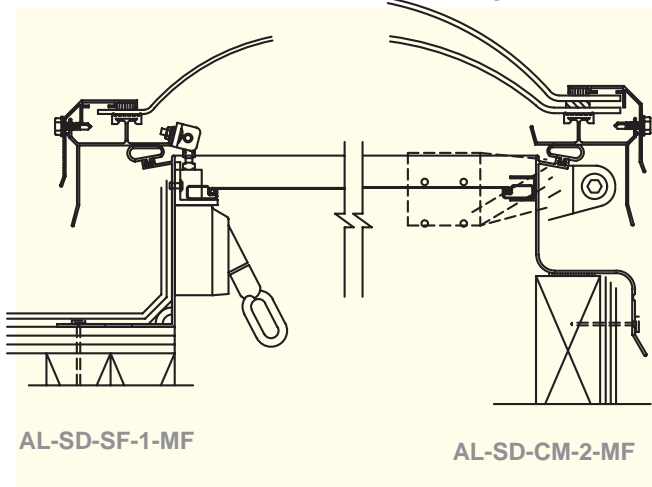

Bristolite's Standard Skylights

Alumi-lite® Manual Openable Skylight Model AL-SD

Bristolite's Alumi-lite aluminum frame openable skylights feature a lifting mechanism which opens the dome for ventilation. These skylights are available in curb-mount and self-flashing.

Typical Self-Flashing and Curb Mount Detail

Specifications: Skylight shall be model No. _____ as manufactured by Bristolite Skylights, Santa Ana, Calif. Skylights shall be fully factory assembled consisting of a cast acrylic dome with a CC-2 classification that is sealed by interior and exterior gasketing to an operable frame fabricated of aluminum. The operable frame is to have an integral condensation channel to carry moisture to the exterior. The aluminum retaining cap fasteners are to be corrosive resistant. The operable frame is attached to the base frame with a pivot hinge. The operable frame is lifted by a lifting mechanism with a removable 5' handle. The base frame shall be 6063-T5 heliarc welded aluminum. All units have insect screens and full perimeter gasketing around the base. The base frame shall be installed either on a 1-1/2" wide curb furnished by others or on its own 4" high self-flashing curb fabricated from aluminum with a 2-3/4" roof flange. All units are to be guaranteed against defective workmanship and materials.

Standard Features Include:

- Curb Mount** (specify by adding **CM** to model description) or **Self-Flashing** (specify by adding **SF** to model description)
- Six Acrylic Color Choices**
High White Translucent (specify by adding **WTH** to model description)
Medium White Translucent (specify by adding **WTM** to model description)
Low White Translucent (specify by adding **WTL** to model description)
Bronze (specify by adding **BT** to model description)
Grey (specify by adding **GT** to model description)
Clear Colorless (specify by adding **CC** to model description)