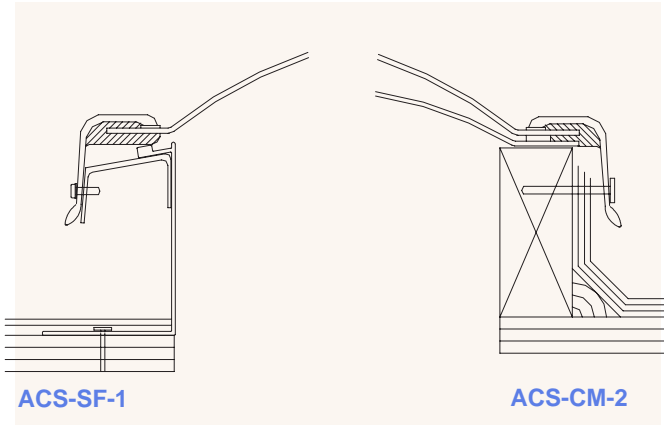

Bristolite's Residential Skylights

Therm-o-weld® Circular Skylight Model ACS

Bristolite's Therm-o-weld Fiberglass framed circular skylight can give a custom look to any ordinary room. Our seamless fiberglass frame provides a smooth attractive appearance both inside and out.

Typical Self-Flashing and Curb Mount Detail

Specifications: Circular Skylight domes shall be model No. _____ as manufactured by Bristolite Skylights, Santa Ana, Calif. Skylights shall be fully factory assembled consisting of a cast acrylic dome with a CC-2 Classification that shall be fused to its own counterflashing fiberglass skirt through the Therm-o-weld process. The skylight shall be installed either on a 1-1/2" wide curb furnished by others or on its own 4" high self-flashing curb fabricated from extruded aluminum with a 2-3/4" roof flange and a built-in water barrier and 10 degree sloping weep-age gutter for condensation drainage. All units are to be guaranteed against defective workmanship and materials.

Standard Features Include:

1. **Self-Flashing** (specify by adding **SF** to model description)
2. **Six Acrylic Color Choices**
High White Translucent (specify by adding **WTH** to model description)
Medium White Translucent (specify by adding **WTM** to model description)
Low White Translucent (Specify by adding **WTL** to model description.)
Bronze (specify by adding **BT** to model description)
Grey (specify by adding **GT** to model description)
Clear Colorless Acrylic (specify by adding **CC** to model description)

Model Description

ACS	Therm-o-weld Circular Dome Skylight
SF	4" Self-Flashing Frame
CM	Curb-Mounted
1	Single Non Insulated Dome (Specify Acrylic Color)
2	Double Dome (Specify Acrylic Color)

Available Sizes