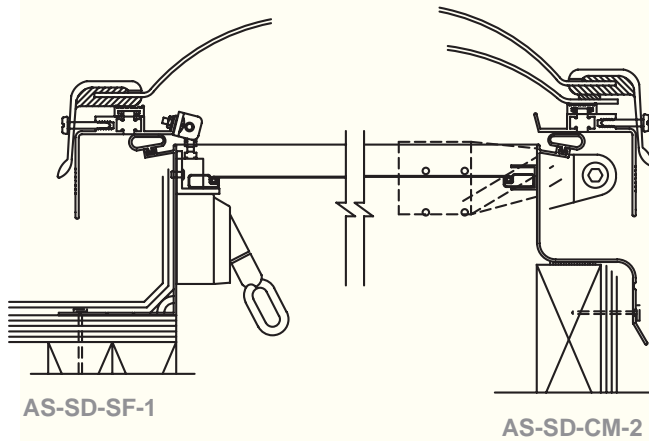

## Therm-o-weld® Manual Openable Skylight Model AS-SD

Bristolite's Therm-o-weld® fiberglass frame manual openable skylights feature a lifting mechanism which opens the dome for ventilation. These skylights are available in curb-mount and self-flashing featuring our unique fiberglass frame.

Typical Self-Flashing and Curb Mount Detail

**Specifications:** Skylight shall be model No. \_\_\_\_\_ as manufactured by Bristolite Skylights, Santa Ana, Calif. Skylights shall be fully factory assembled consisting of a cast acrylic dome with a CC-2 Classification that shall be fused to its own counterflashing fiberglass skirt through the therm-o-weld process. The operable frame is attached to the base frame with a pivot hinge. The operable frame is lifted by a lifting mechanism with a removable 5' handle. The unit base frame shall be 6063-T5 aluminum. All units have insect screens and perimeter gasketing around the base. The skylight shall be installed either on a 1-1/2" wide curb furnished by others or on its own 4" high self-flashing curb fabricated from aluminum with a 2-3/4" roof flange. All units are to be guaranteed against defective workmanship and materials.