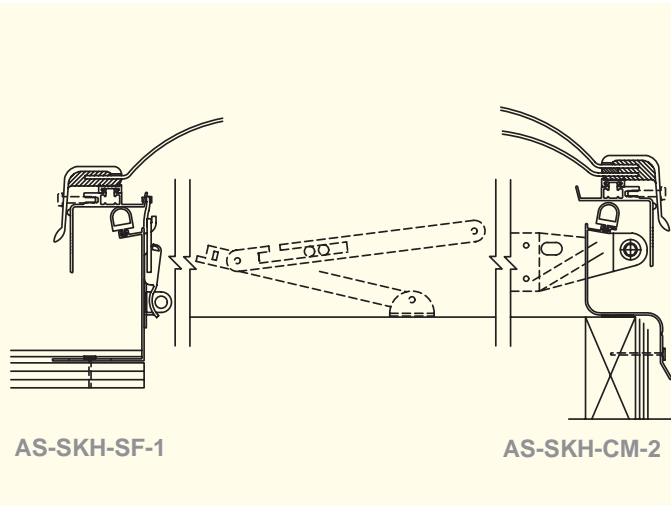

Bristolite's Residential Skylights

Therm-o-weld Skyhatch Dome Model AS-SKH

Specifications: Skylight shall be model No. _____ as manufactured by Bristolite Skylights, Santa Ana, Calif. Skylights shall be fully factory assembled consisting of a cast acrylic dome with a CC-2 Classification that shall be fused to its own counterflashing fiberglass skirt through the Therm-o-weld process. The operable frame is attached to the long side of the base frame with a pivot hinge and locking arms to hold the dome open 90°. An interior hasp with padlock provision shall be provided on the interior for security. The base frame shall be 6063-T5 aluminum. All units have insect screens and full perimeter gasketing around the base. The skylight shall be installed either on a 1-1/2" wide curb furnished by others or on its own 4" high self-flashing curb fabricated from aluminum with a 2-3/4" roof flange. All units are to be guaranteed against defective workmanship and materials.

Typical Self-Flashing and Curb Mount Detail

Standard Features

1. **Curb Mount** (specify by adding **CM** to model description)
 2. **Self-Flashing** (specify by adding **SF** to model description)
 3. **Four Acrylic Color Choices**
 - *Medium White Translucent (specify by adding **WTM** to model description)
 - Bronze (specify by adding **BT** to model description)
 - Grey (specify by adding **GT** to model description)
 - Clear Colorless Acrylic (specify by adding **CC** to model description)
- *Medium White is the only White available for the AS (Therm-o-weld Frame) Series.